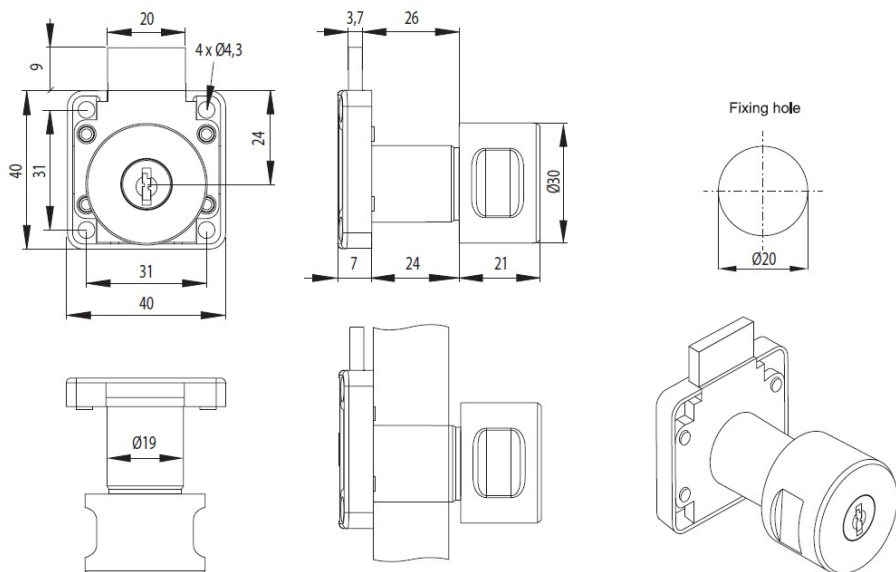

PRODUCT SHEET

Description:

Rim Lock MIC850, $\varnothing 19 \times 22$ mm, CPL, W/Turning Knob & CK:SISO, #J11

Item number:

14.00.105-0

Units	Box	Carton	HS Code	Barcode
Pcs.	10	100	8301300000	
				5704866487900